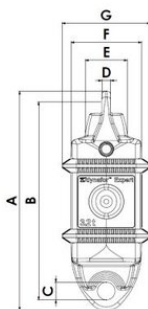

Specifications:

- Capacity range from 0.5t up to 10t
- Bluetooth chipset for a connection to any smart device equipped with our free app', up to 30m
- Radio-Frequency 2.4GHz chipset for wireless range up to 400m with Tractel® dynafor™ HHD, DMU and software accessories
- 0.1% accuracy of full scale
- Powered by 3 AA batteries
- IP 64
- Unique loadcell compatible with clevis hook and shackle

Options:

- Separate handheld display dynafor™ HHD, can reach a wireless range of 400 m
- High visibility display dynafor™ AL63, can reach a wireless range of 200 m
... [Read more](#)

Dynamometer Tractel Dynafor™ Expert

Blueprint

Tehnilised andmed

Tootekood	WLL tonn	Mudel	A mm	B mm	C mm	D mm	E mm	F mm	G mm	Kaal kg
423500050100	0,5	dynafor™ Expert 0,5t	248	224	ø20	10	24	80	100	2,3
423500100100	1	dynafor™ Expert 1t	248	224	ø20	10	24	80	100	2,3
423500200100	2	dynafor™ Expert 2t	290	254	ø28	16	35	80	100	2,3
423500320100	3,2	dynafor™ Expert 3,2t	290	254	ø28	16	35	80	100	2,3
423500500100	5	dynafor™ Expert 5t	341	296	ø40	20	54	80	100	3,35
423500630100	6,3	dynafor™ Expert 6,3t	248	224	ø20	10	24	80	100	3,35
423501000100	10	dynafor™ Expert 10t	248	224	ø20	10	24	80	100	6,45