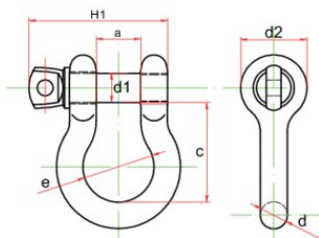

Marking: According to standard, POWERTEX (PT or PTEX) , WLL, CE, size, grade and batch number.

Temperature range: -40°C up to +200°C

Finish: Up to 3/8", matt black powder painted 1/2" and up, matt black electro galvanized

Standard: EN 13889, AS 2741, ASME B30.26

Safety factor: 6:1

Grade: 6

Bow Shackle POWERTEX PBSP Blackline

Blueprint

Technical data

| Part code | Code | WLL | Size inch | a* mm | c* mm | d mm | d1 mm | d2 mm | e mm | H1 mm | Weight |
|--------------|------|------|-----------|-------|-------|------|-------|-------|------|-------|--------|
| 420100050840 | 1332 | 0.5 | 1/4 | 13 | 29 | 6.5 | 8 | 17.5 | 20 | 38 | 0.048 |
| 420100080840 | 1333 | 0.75 | 5/16 | 13.5 | 31 | 8 | 9.5 | 21 | 21.5 | 42.5 | 0.082 |
| 420100100840 | 1334 | 1 | 3/8 | 17 | 36.5 | 10 | 11.2 | 25 | 26.2 | 51.5 | 0.15 |
| 420100200840 | 1336 | 2 | 1/2 | 20.6 | 47.75 | 12.7 | 15.8 | 30.5 | 33.3 | 67 | 0.3 |
| 420100330840 | 1337 | 3.25 | 5/8 | 27 | 60 | 16 | 19 | 40 | 43 | 85 | 0.65 |
| 420100480840 | 1338 | 4.75 | 3/4 | 32 | 71.5 | 19 | 22 | 48 | 51 | 98.5 | 1.01 |