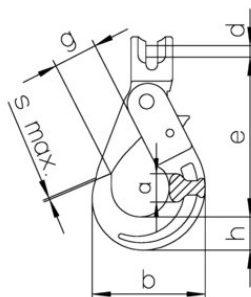

Clevis Self Locking Hook HKSB/SUN

Product information

General: Closes and locks automatically.

... [Read more](#)

Marking: According to standard

Temperature range: -40 °C up to 200 °C

Standard: EN 1677-3

Safety factor: 4:1

Grade: 12

Clevis Self Locking Hook HKSB/SUN

Blueprint

Technical data

Part code	Code	Chain diameter mm	WLL ton	Chain Ø inch	e mm mm	h mm mm	a mm	b mm mm	d mm mm	g mm mm	s max mm	Weight kg
403300240060	HKSB/SUN7	7	2.36	9/32	125	26	21	92	9.5	32	1	0.94
403300300060	HKSB/SUN8	8	3	5/16	124	26	21	92	11	32	1	0.95
403300500060	HKSB/SUN10	10	5	3/8	143	31	26	115	14	45	1	1.91
403300800060	HKSB/SUN13	13	8	1/2	183	42	35	145	17.5	54	2	3.66
403301200060	HKSB/SUN16	16	12	5/8	218	51	41	169	21	60	2	6.8