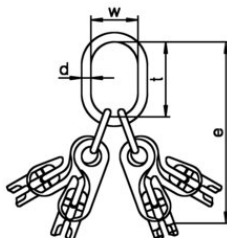

### Product information

**General:** For 3 and 4-leg slings with shortening element.

... [Read more](#)

---

**Temperature range:** -40 °C up to 200 °C

**Safety factor:** 4:1

**Grade:** 12

### Technical data

Part code	Code	Chain diameter	WLL ton	EWL	can be used with single hook acc. DIN15401 up to nr.	WLL 45- 60° ton	d mm	t mm	w mm	e mm	Weight kg
403100500080	GTVK/SUN 4-7	7	5	368	10	3.55	27	190	110	368	6.35
403100630080	GTVK/SUN 4-8	8	6.3	368	10	4.5	27	190	110	368	6.39
403101060080	GTVK/SUN 4-10	10	10.6	433	12	7.5	30	190	110	433	10.94
403101700080	GTVK/SUN 4-13	13	17	616	12	11.8	38	275	150	616	25.35
403102560080	GTVK/SUN 4-16	16	25.6	658	12	18.3	38	275	150	658	37.17