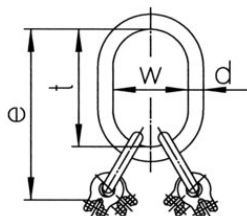

4 Special Clevis Sub-Assembly GTKR/SUN

Product information

General: For 3 and 4-leg slings with shortening element.

[... Read more](#)

Temperature range: -40 °C up to 200 °C

Safety factor: 4:1

Grade: 12

4 Special Clevis Sub-Assembly GTKR/SUN

Blueprint

Technical data

Part code	Code	Chain diameter	WLL ton	EWL	can be used with single hook acc. DIN15401 up to nr.	WLL 45- 60° ton	d mm	t mm	w mm	e mm	Weight kg
403100500110	GTKR/SUN 4-7	7	5	287	10	3.55	27	190	110	287	4.11
403100630110	GTKR/SUN 4-8	8	6.3	287	10	4.5	27	190	110	287	4.15
403101060110	GTKR/SUN 4-10	10	10.6	326	12	7.5	30	190	110	326	6.62
403101700110	GTKR/SUN 4-13	13	17	479	12	11.8	38	275	150	479	14.27
403102560110	GTKR/SUN 4-16	16	25.6	503	12	18.3	38	275	150	503	21.25