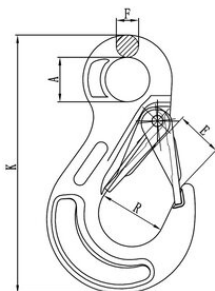

Eye sling hook with latch, grade 80

Product information

Hook is equipped with spring loaded safety latch.

... [Read more](#)

Material: Steel

Marking: According to standard, CE-marked

Temperature range: -40 - (+)200°C / 400°C = WLL 75%

Finish: Painted, yellow

Standard: EN 1677-2

Warning: Not to be heat-treated

Safety factor: 4:1

Grade: 8

Eye sling hook with latch, grade 80

Blueprint

Technical data

Part code	WLL ton	EWL mm	For chain Ø mm	K mm	E mm	F mm	R mm	A mm	Weight kg
401300110680	1.12	76	6	116	20,5	10	30	20	0.3
401300200680	2	90	7/8	141,5	26	12	38,5	25	0.4
401300320680	3.15	117	10	173,5	26	12	38,5	34,5	0.9
401300530680	5.3	152	13	217,5	39	19	55	43	1.7
401300800680	8	178	16	252	43	25	64	50	3.2
401301250680	12.5	226	20	305	56,5	26	87	61	5.8
401301500680	15	249	22	344	61	30	97,5	68	8.5
401303150680	31.5	346	32	480	102	37	112	88	17

Spare part (product code)	Description	Fit for hook (product code)
SALKVO6S	Latch kit 6 mm Include latch, spring and pin/nut	SALK6
SALKVO78S	Latch kit 7/8 mm Include latch, spring and pin/nut	SALK78
SALKVO10S	Latch kit 10 mm Include latch, spring and pin/nut	SALK10
SALKVO13S	Latch kit 13 mm Include latch, spring and pin/nut	SALK13
SALKVO16S	Latch kit 16 mm Include latch, spring and pin/nut	SALK16
SALKVO20S	Latch kit 20 mm Include latch, spring and pin/nut	SALK20
SALKVO22S	Latch kit 22 mm Include latch, spring and pin/nut	SALK22
SALKVO26S	Latch kit 26 mm Include latch, spring and pin/nut	SALK26
SALKVO32S	Latch kit 32 mm Include latch, spring and pin/nut	SALK32