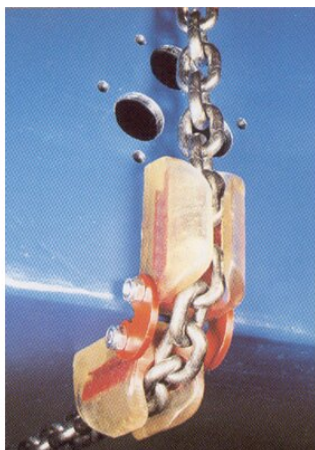

Corner Protection Secutex SK-K

Product information

Design: Open, portable corner protector. Adjustable for all angles. Suitable for wire rope or chain.

... [Read more](#)

Material: Polyurethane.

Corner Protection Secutex SK-K